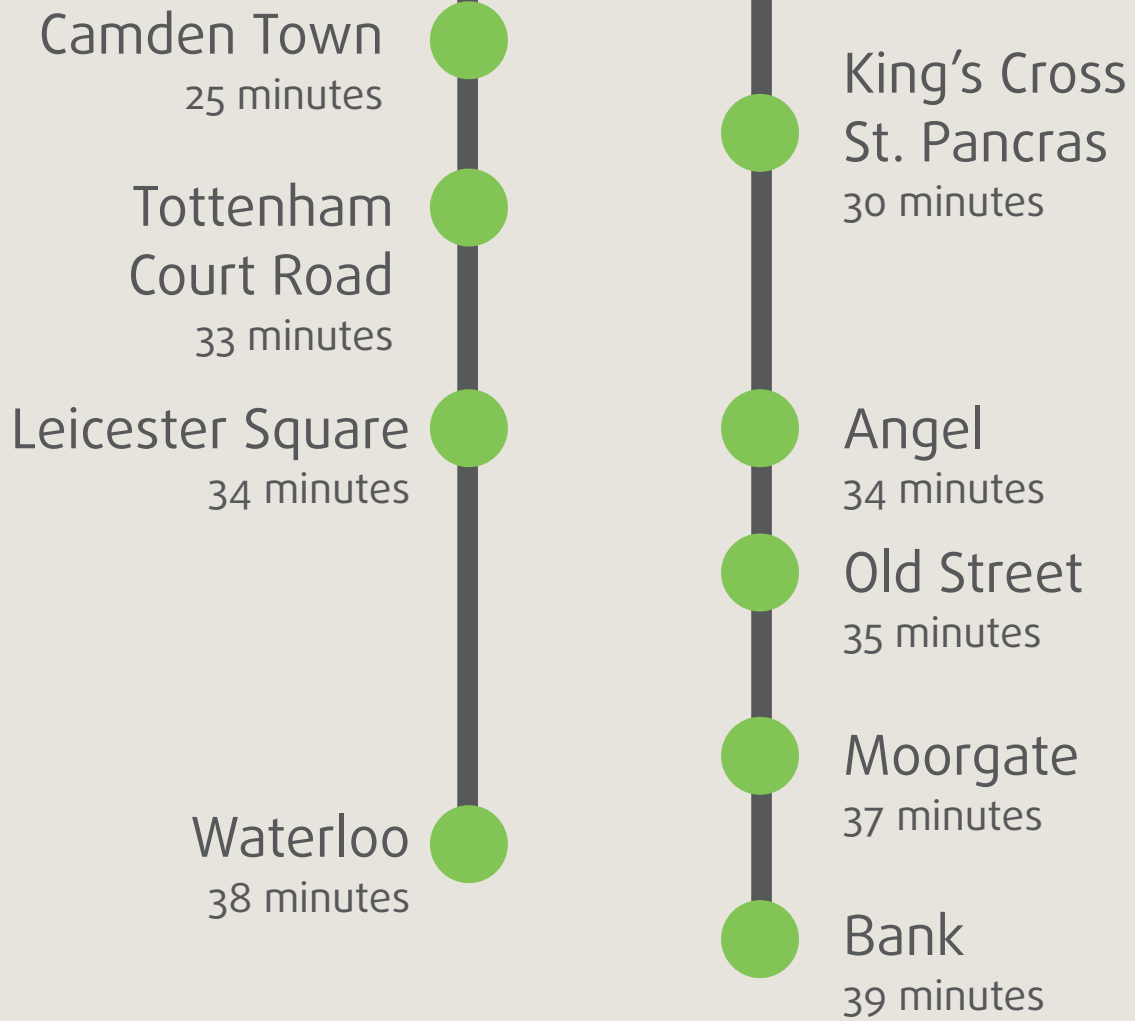

High Barnet

Northern Line

Underground routes and approx times